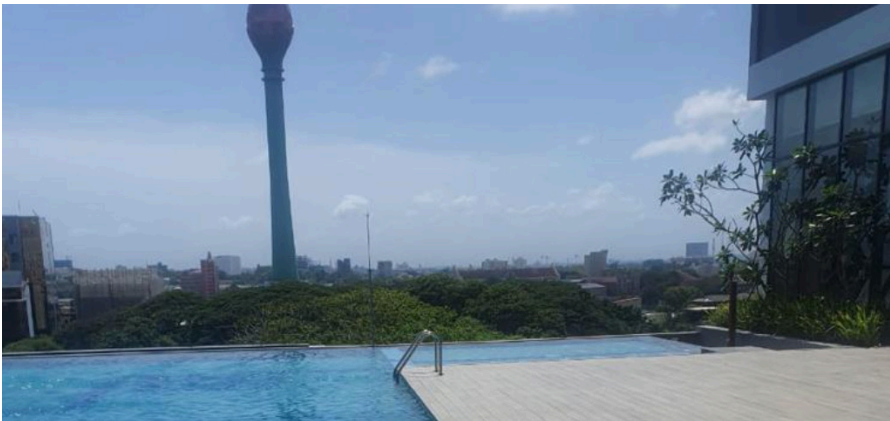

COLOMBO 2

SALE | LUXURY Apartment
Rs. 69 Million (US $ 192,000)

2 Bedrooms | 2 Bathrooms| 980 Sq Ft

TO VIEW ALL
RESIDENTIAL, COMMERCIAL AND RETAIL PROPERTY

CLICK HERE