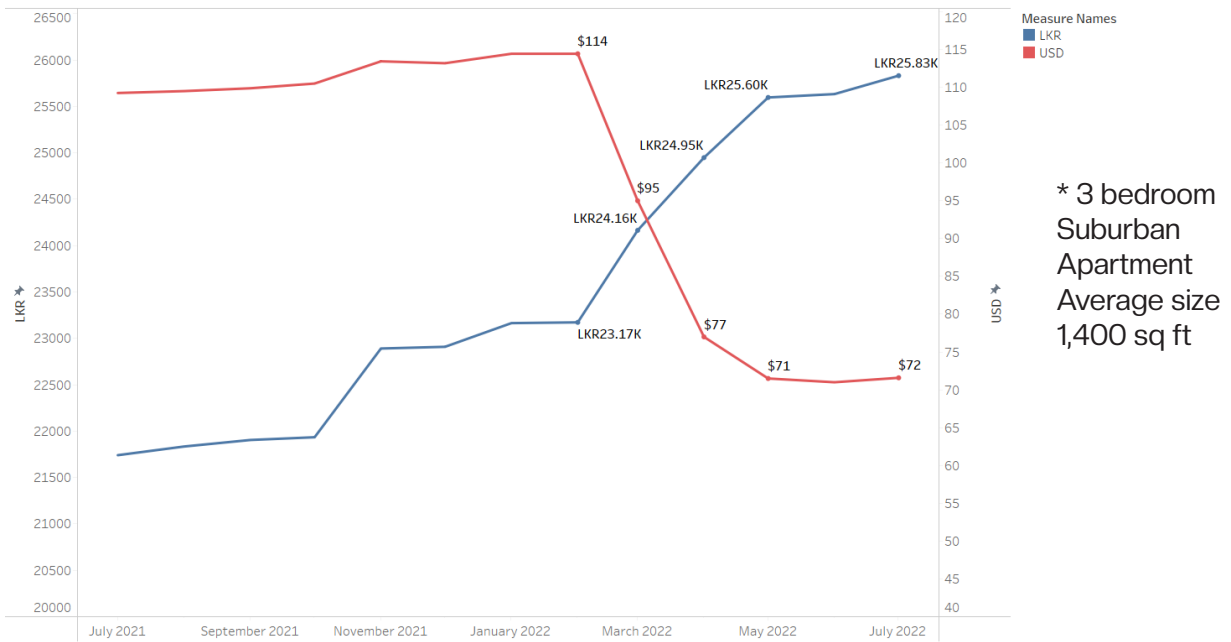

Average of Suburban Apartment Prices (per Sq Ft)

Sheet 4