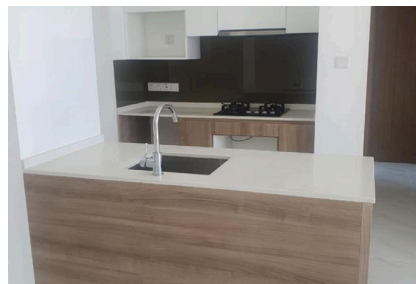

COLOMBO 2

SALE | LUXURY Apartment
Rs. 69 Million (US $ 192,000)

2 Bedrooms | 2 Bathrooms| 980 Sq Ft

TO VIEW ALL
RESIDENTIAL, COMMERCIAL AND RETAIL PROPERTY

CLICK HERE