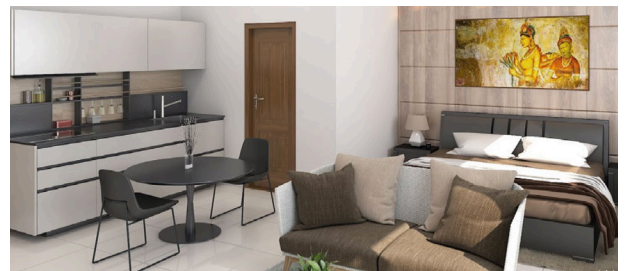

KELANIYA

SALE | LUXURY VILLA House
Rs. 200 Million (US \$555,000)

House With Pool | 4 Bathrooms | 77 Perches

SIGIRIYA

SALE | THE KINGDOM VILLA
Starting from US \$43,450

Studio or 2 Bedrooms Villas | Starting from 420 Sq Ft