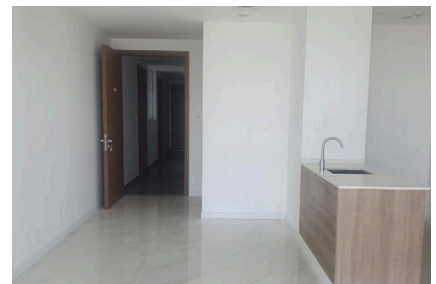

6 Bedroom House | 5 Bathrooms|11 Perches

COLOMBO 2

SALE | LUXURY Apartment
Rs. 69 Million (US \$ 192,000)

2 Bedrooms | 2 Bathrooms| 980 Sq Ft

TO VIEW ALL
RESIDENTIAL, COMMERCIAL AND RETAIL PROPERTY

CLICK HERE

KELANIYA

SALE | LUXURY VILLA House
Rs. 200 Million (US \$555,000)

House With Pool | 4 Bathrooms | 77 Perches

SIGIRIYA

SALE | THE KINGDOM VILLA
Starting from US \$43,450

Studio or 2 Bedrooms Villas | Starting from 420 Sq Ft