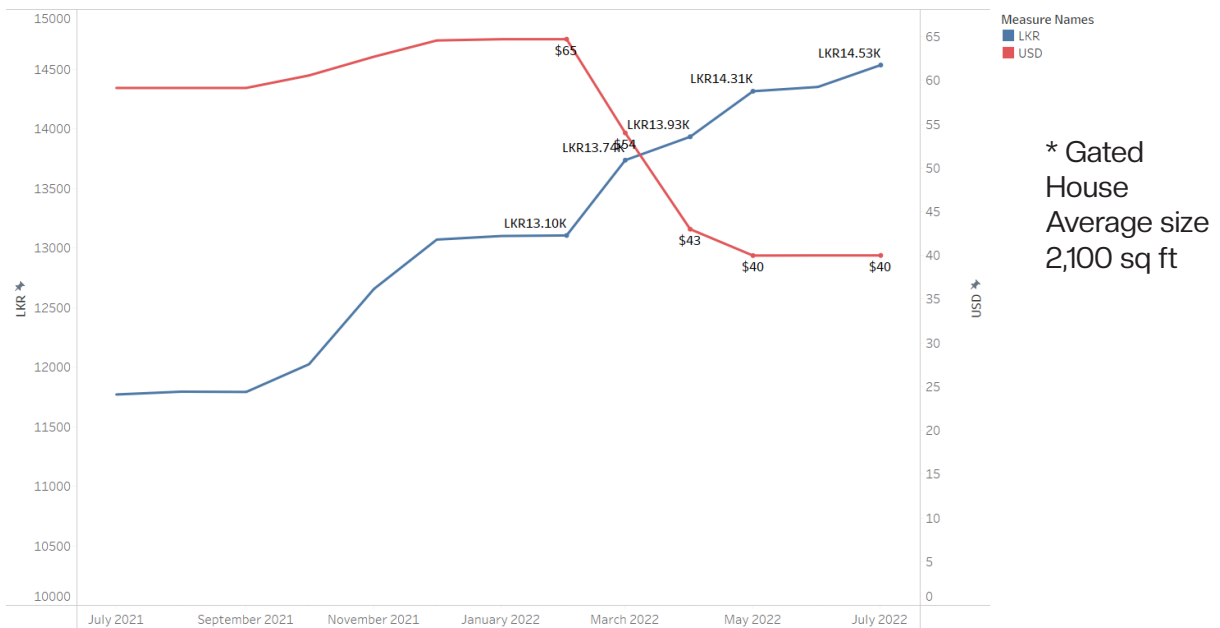

Average of Suburban Gated House Prices (per Sq Ft)

Sheet 5