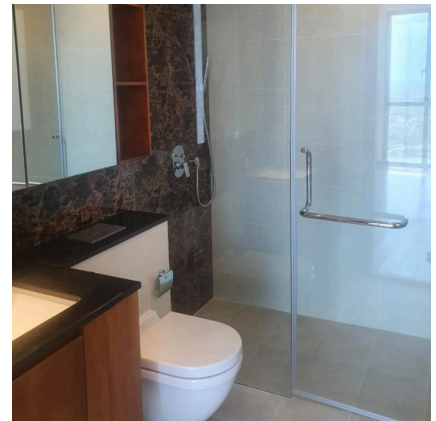

6 Bedroom House | 5 Bathrooms|11 Perches

COLOMBO 2

SALE | LUXURY Apartment
Rs. 69 Million (US \$ 192,000)

2 Bedrooms | 2 Bathrooms| 980 Sq Ft

TO VIEW ALL
RESIDENTIAL, COMMERCIAL AND RETAIL PROPERTY

CLICK HERE

KELANIYA

SALE | LUXURY VILLA House
Rs. 200 Million (US \$555,000)

House With Pool | 4 Bathrooms | 77 Perches

SIGIRIYA

SALE | THE KINGDOM VILLA
Starting from US \$43,450

Studio or 2 Bedrooms Villas | Starting from 420 Sq Ft