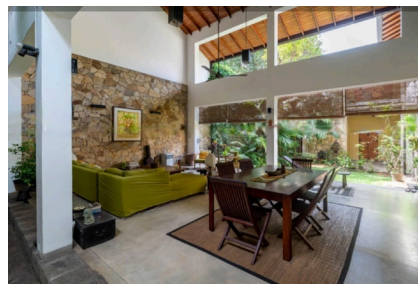

NAWALA

RENT | LUXURY House
US $1,500 per month

5 Bedroom | 5 Bathrooms | 5000 Sqft

TO VIEW ALL
RESIDENTIAL, COMMERCIAL AND RETAIL PROPERTY

CLICK HERE